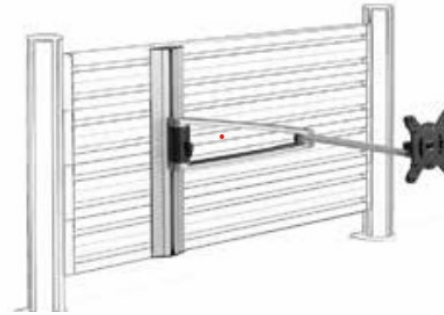

£85.66

Novus MY one plus C 910+2019+000

Product description:

- Elegant monitor holder with infinitely height adjustable folding arm
- Combination of MY base and MY arm for more design, flexibility and dynamics at the workplace
- Table mounting with system clamp 1 for a desktop thickness of 14-40 mm
- Mounting standard 75/100 mm
- Carrying capacity: Monitor weight up to 5 kg
- Range: 415 mm
- Monitor arm infinitely adjustable in height, tilt and rotation
- Height of the column: 350 mm
- Supplied with cable clips
- Combinable with NOVUS MY tab and NOVUS Quick Release

£81.85

Novus MY one plus D 910+2049+000

Product description:

- Elegant monitor holder with infinitely height adjustable folding arm
- Combination of MY base and MY arm for more design, flexibility and dynamics at the workplace
- Table mount with drilling screw fitting for a table thickness of 5-70 mm
- Mounting standard 75/100 mm
- Mounting of flat screens up to 5 kg
- Range: 415 mm
- Monitor arm infinitely adjustable in height, tilt and rotation
- Height of the column: 350 mm
- Supplied with cable clips
- Combinable with NOVUS MY tab and NOVUS Quick Release

£91.38

Novus MY one plus G 910+2059+000

Product description:

- Elegant monitor holder with infinitely height adjustable folding arm
- Combination of MY base and MY arm for more design, flexibility and dynamics at the workplace
- Table mount with cable port attachment for a table thickness of 5-70 mm
- Mounting standard 75/100 mm
- Mounting of flat screens up to 5 kg
- Range: 415 mm
- Monitor arm infinitely adjustable in height, tilt and rotation
- Height of the column: 350 mm
- Supplied with cable clips
- Combinable with NOVUS MY tab and NOVUS Quick Release